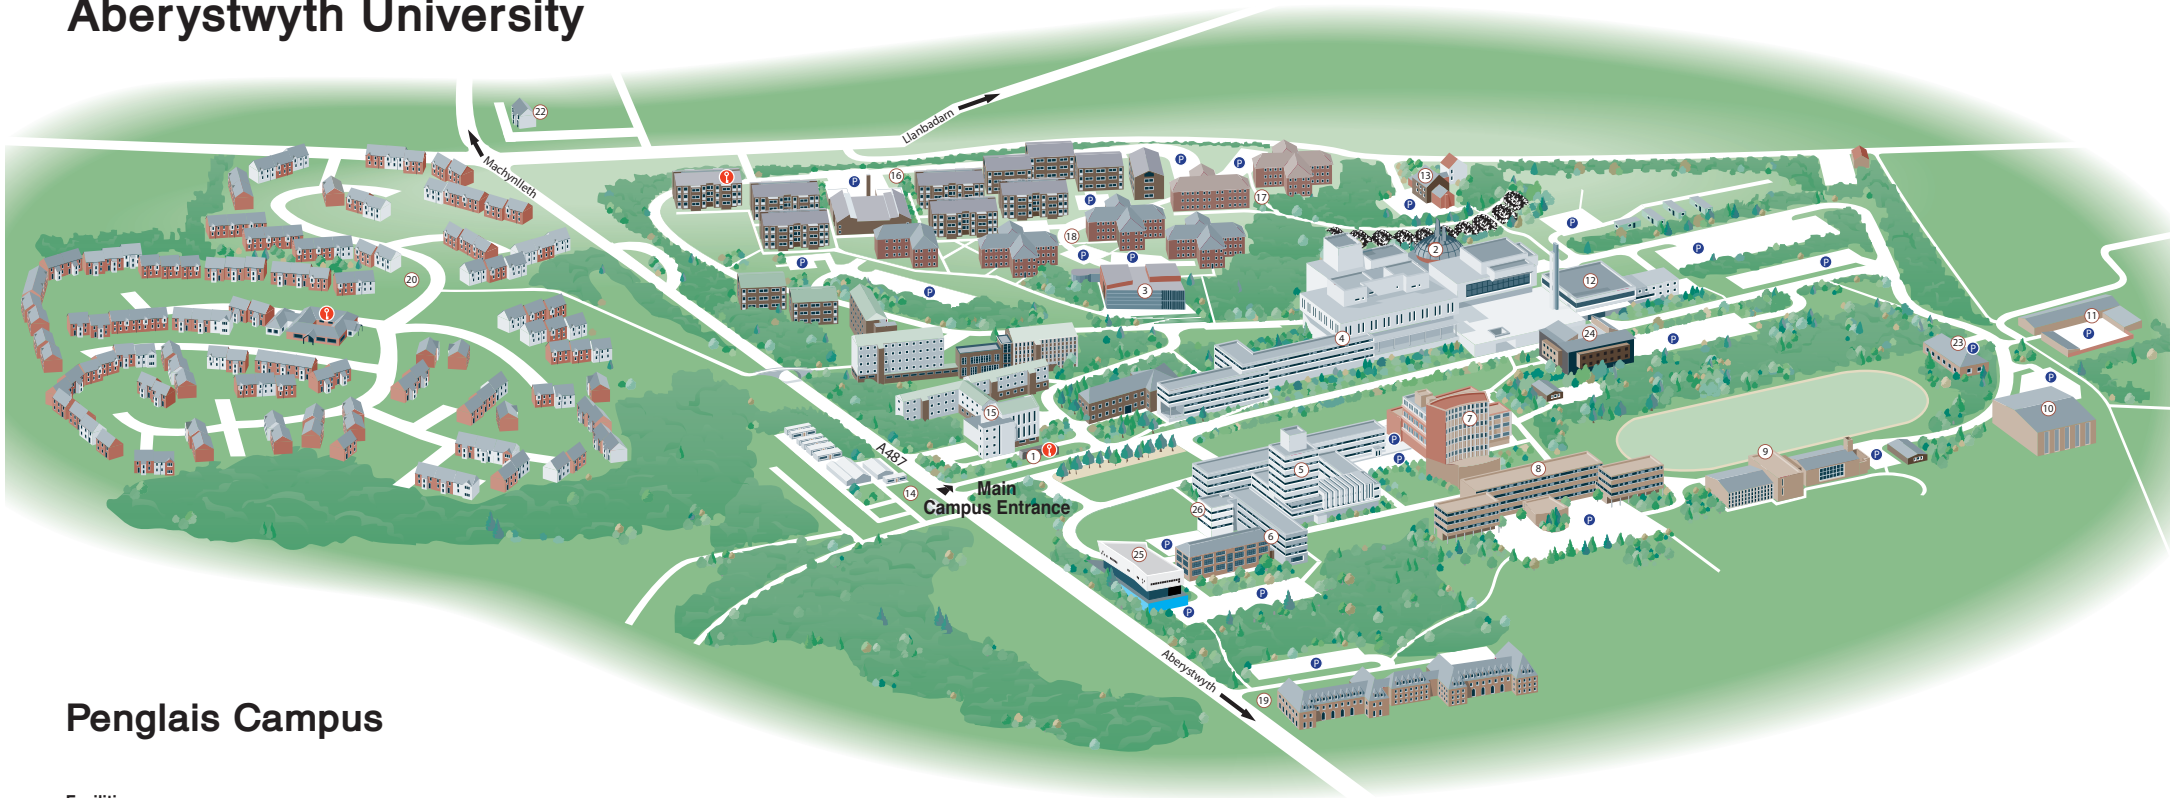

Aberystwyth University

Penglais Campus

Facilities

- 1 Reception/Enquiries
- 2 Aberystwyth Arts Centre - **SY23 3DE**
Great Hall
Theatr y Werin
Visitors' Car Park
- 3 Parry-Williams Building - **SY23 3AJ**
Theatre Film & Television Studies
- 4 Hugh Owen Library - **SY23 3DZ**
Hugh Owen Building - **SY23 3DY**
Library (Information Services)
Law & Criminology
European Languages
History & Welsh History
English
American Studies
A12 and A14 Lecture Theatres
Geography & Earth Sciences
Careers Library (Careers Service)
Computer Unit (Information Services)
Computer Science
Language & Learning Centre
Psychology
School of Management & Business
Student Financial Support Office
- 5 Llandinam Building - **SY23 3DB**
Deans' Office
Mathematical &
Physical Sciences
- 6 Cledwyn Building - **SY23 3AL**
Biological Sciences (IBERS)
Placement Centre (Careers Service)
Sports Hall
Swimming Pool
All Weather Sports Pitch
- 7 Physical Sciences Building - **SY23 3BZ**
- 8 Edward Llwyd Building - **SY23 3DA**
- 9 Sports Centre - **SY23 3AR**

- 10 Sports Cage
- 11 Design & Print Services - **SY23 3UG**
- 12 Students Union - **SY23 3DX**
- 13 Brynamlwg - **SY23 3AP**
Job Link (Careers Service)
Staff, Sports & Social Club
- 14 Botany Gardens - **SY23 3DF**
- 23 Carwyn James Building - **SY23 3FD**
- 24 International Politics Building - **SY23 3FE**
- 25 Visualisation Centre - **SY23 3BF**
Sport & Exercise Science
- 26 Student Welcome Centre - **SY23 3FB**
Commercialisation & Consultancy Services
See3D
Recruitment and Marketing
Income Services
Student Support
Post Room

Reception

200 metres