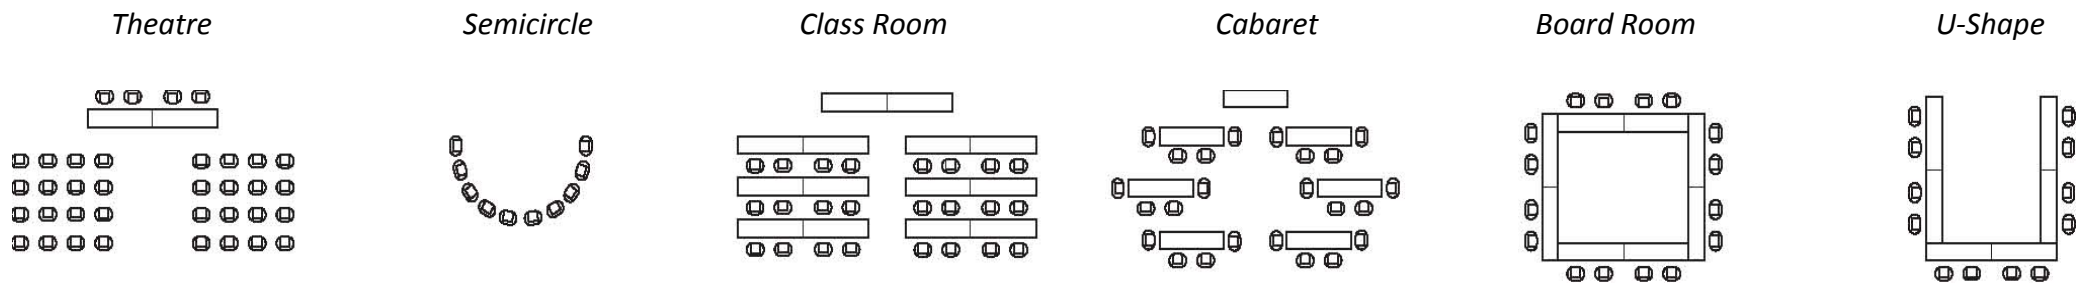

		Penbryn					Pantycelyn		Visualisation Centre	Gogerddan Campus	
		MedRus	MedRus 1	MedRus 2	MedRus 3	MedRus 4	Sml Lounge	SCR	Executive Meeting Room	William Davies Hall	Stapleton Suite
Room Layout	Theatre	200	60	**	50	50	60	25	50	180	60
	Boardroom	40 (block)	30	12	25	25	30	25	25	40 (block)	30
	Cabaret / Formal Dinner	180	36	12	30	30	36	20	30	100	36
	Class Room	130	36	**	27	27	36	25	27	150	36
	U-Shaped	30	27	12	20	20	27	21	20	-	27
	Reception (Standing)	250	80	**	50	50	80	30	50	180	180
	Semicircle	**	**	**	**	**	**	**	**	**	**
		** Use own discretion on numbers					All rates exclusive of VAT				
Per day rate		£300.00	£150.00	£75.00	£100.00	£100.00	£100.00	£100.00	£100.00	£220.00	£100.00
Per ½ day rate		£175.00	£75.00	£50.00	£60.00	£60.00	£60.00	£60.00	£60.00	£115.00	£60.00